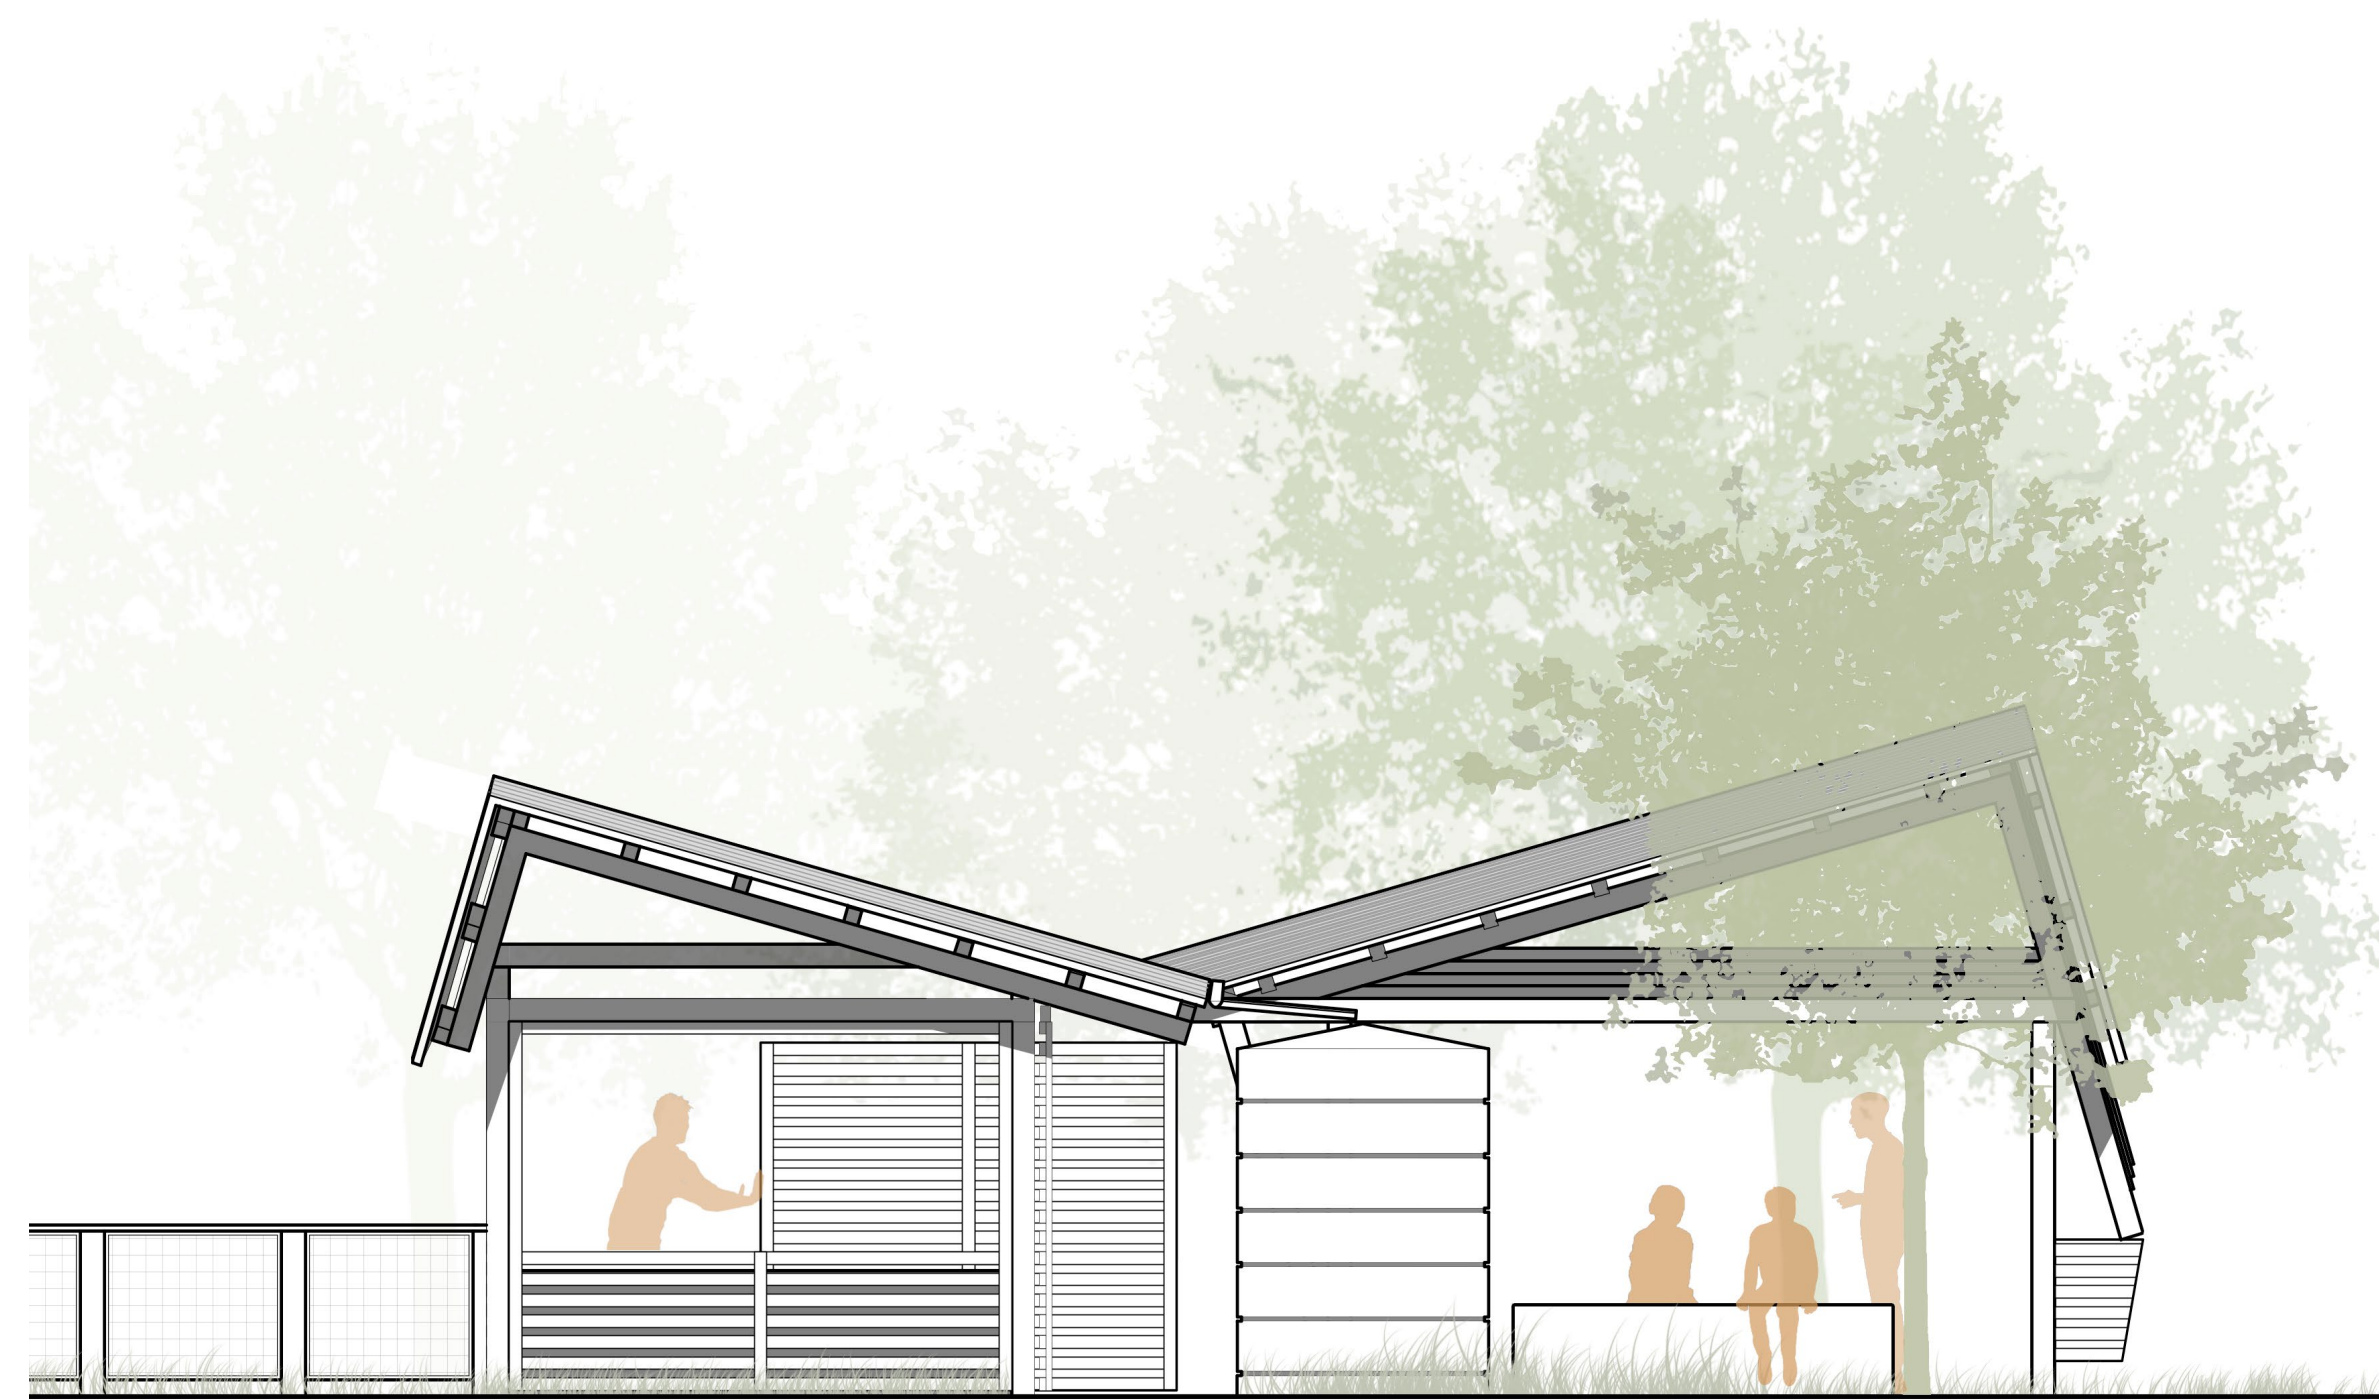

SITE PLAN

KEY

- 01 | GATHERING PAVILION
- 02 | GARDEN SUPPORT
- 03 | CISTERN
- 04 | RAIN GARDEN
- 05 | GATHERING "YARD"

ENLARGED PLAN

STRUCTURAL DIAGRAM

SLIDING PANEL

SEATING OPTIONS

TEACH

PLAY

GATHER

LARGE PAVILION STORAGE

NORTH ELEVATION

WEST ELEVATION

SLAT WALL STORAGE | 63 sqft
10 HANGERS

- Shovels
- Rakes
- Wheelbarrow

COUNTER STORAGE | 50 sqft

- Bins
- Handheld Tools
- Gloves

4PM SHADOW DEPICTION

KEY

- 01 | PATHWAY
- 02 | GATHER AREA
- 03 | VEHICLE DROP OFF

ENLARGED GARDEN LAYOUT