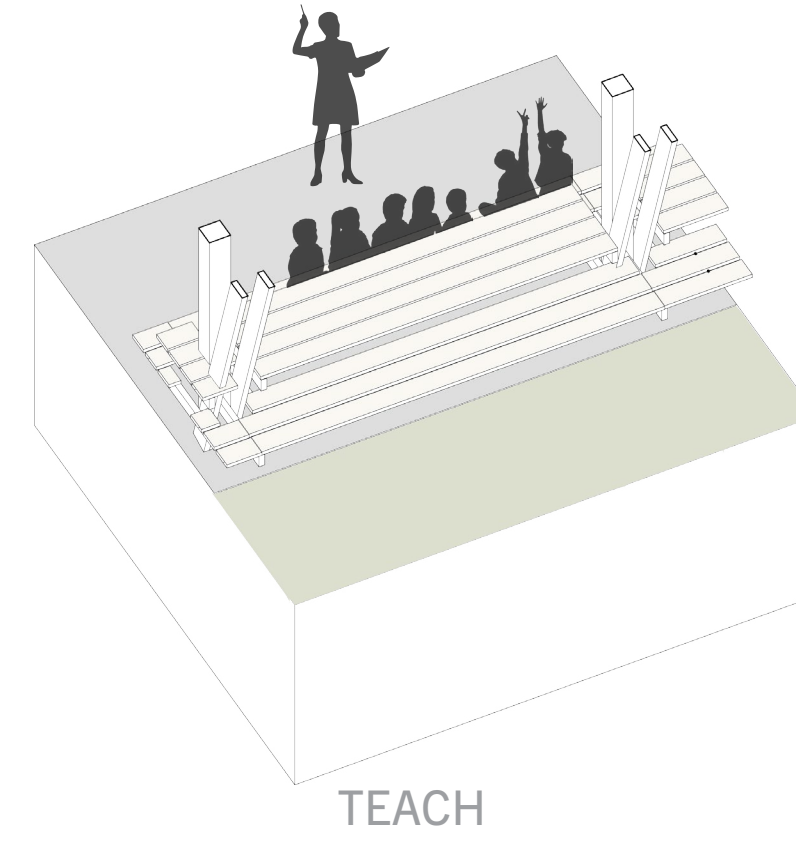

SITE PLAN

KEY

- 01 | GATHERING PAVILION
- 02 | GARDEN SUPPORT
- 03 | CISTERN
- 04 | RAIN GARDEN
- 05 | GATHERING "YARD"

ENLARGED PLAN

STRUCTURAL DIAGRAM

SLIDING PANEL

SEATING OPTIONS

TEACH

PLAY

GATHER

LARGE PAVILION STORAGE

NORTH ELEVATION

WEST ELEVATION

SLAT WALL STORAGE | 63 sqft
10 HANGERS

- Shovels
- Rakes
- Wheelbarrow

COUNTER STORAGE | 50 sqft

- Bins
- Handheld Tools
- Gloves

4PM SHADOW DEPICTION

KEY

- 01 | PATHWAY
- 02 | GATHER AREA
- 03 | VEHICLE DROP OFF

ENLARGED GARDEN LAYOUT