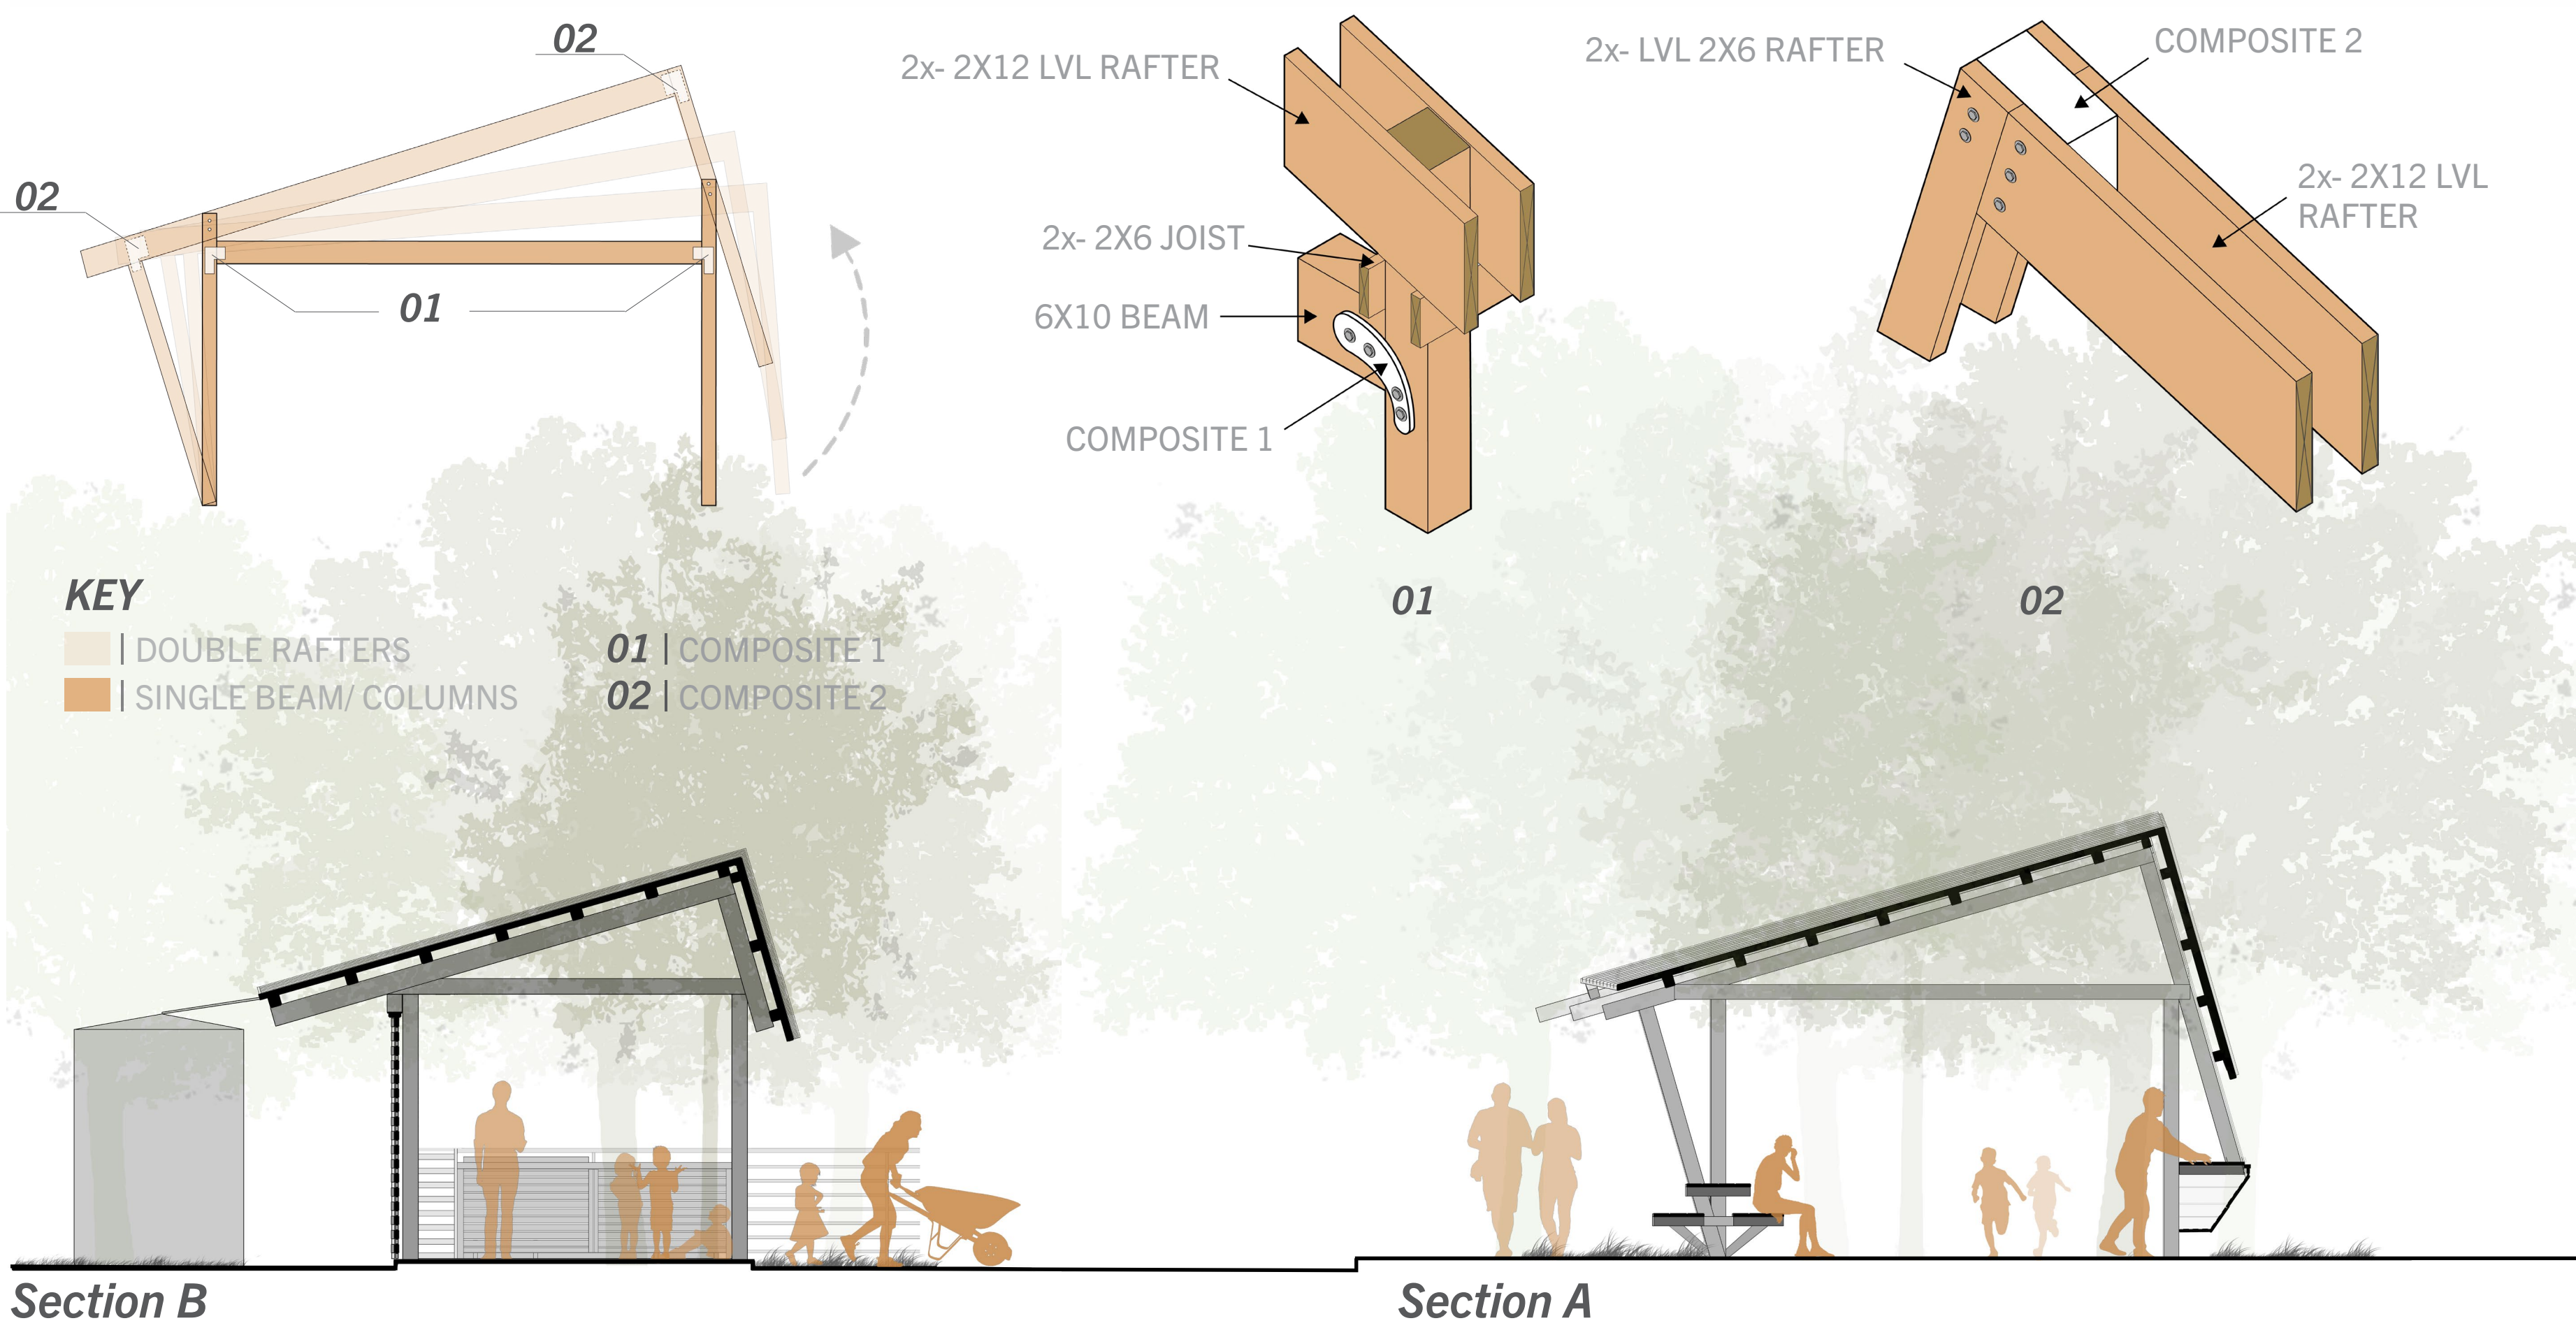

SITE PLAN

KEY

- 01 | GATHERING PAVILION
- 02 | GARDEN SUPPORT
- 03 | CISTERN
- 04 | RAIN GARDEN
- 05 | GATHERING "YARD"

ENLARGED PLAN

STRUCTURAL DIAGRAM

SLIDING PANEL

SEATING OPTIONS

TEACH

PLAY

GATHER

LARGE PAVILION STORAGE

NORTH ELEVATION

WEST ELEVATION

SLAT WALL STORAGE | 63 sqft
10 HANGERS

- Shovels
- Rakes
- Wheelbarrow

COUNTER STORAGE | 50 sqft

- Bins
- Handheld Tools
- Gloves

4PM SHADOW DEPICTION

KEY

- 01 | PATHWAY
- 02 | GATHER AREA
- 03 | VEHICLE DROP OFF

ENLARGED GARDEN LAYOUT