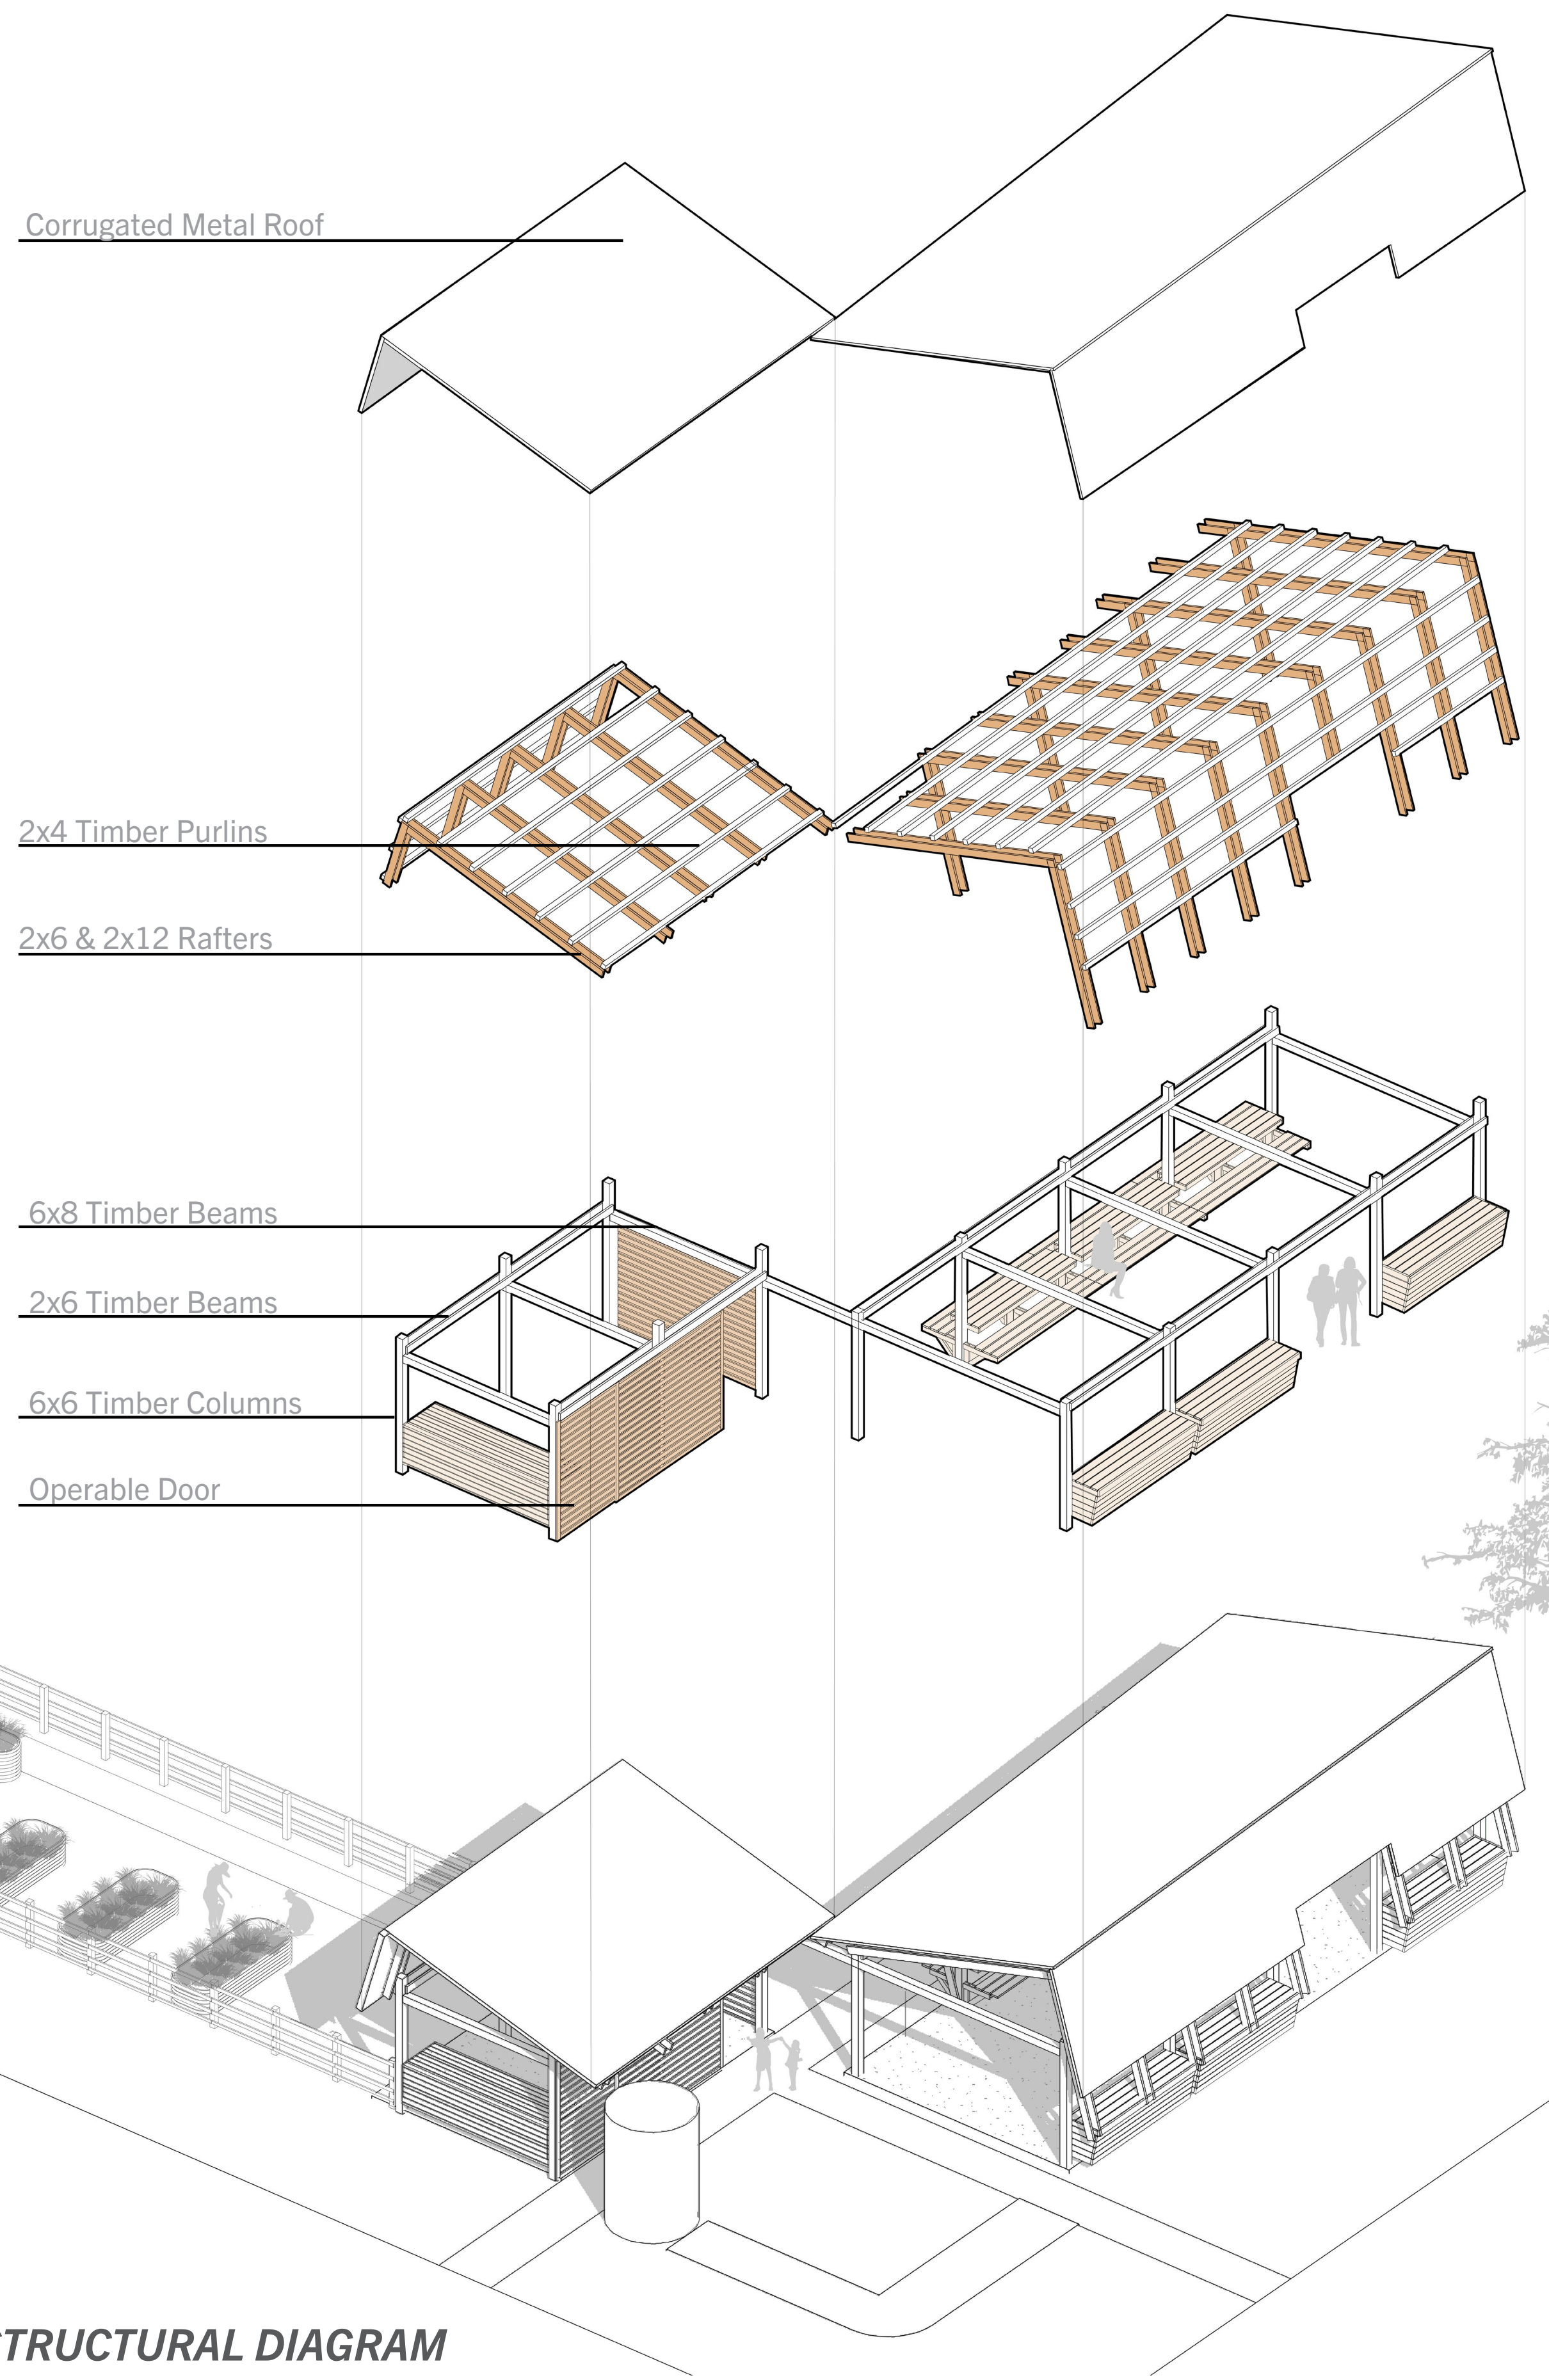

SITE PLAN

KEY

- 01 | GATHERING PAVILION
- 02 | GARDEN SUPPORT
- 03 | CISTERN
- 04 | RAIN GARDEN
- 05 | GATHERING "YARD"

ENLARGED PLAN

STRUCTURAL DIAGRAM

SLIDING PANEL

SEATING OPTIONS

TEACH

PLAY

GATHER

LARGE PAVILION STORAGE

NORTH ELEVATION

WEST ELEVATION

SLAT WALL STORAGE | 63 sqft
10 HANGERS

- Shovels
- Rakes
- Wheelbarrow

COUNTER STORAGE | 50 sqft

- Bins
- Handheld Tools
- Gloves

4PM SHADOW DEPICTION

KEY

- 01 | PATHWAY
- 02 | GATHER AREA
- 03 | VEHICLE DROP OFF

ENLARGED GARDEN LAYOUT