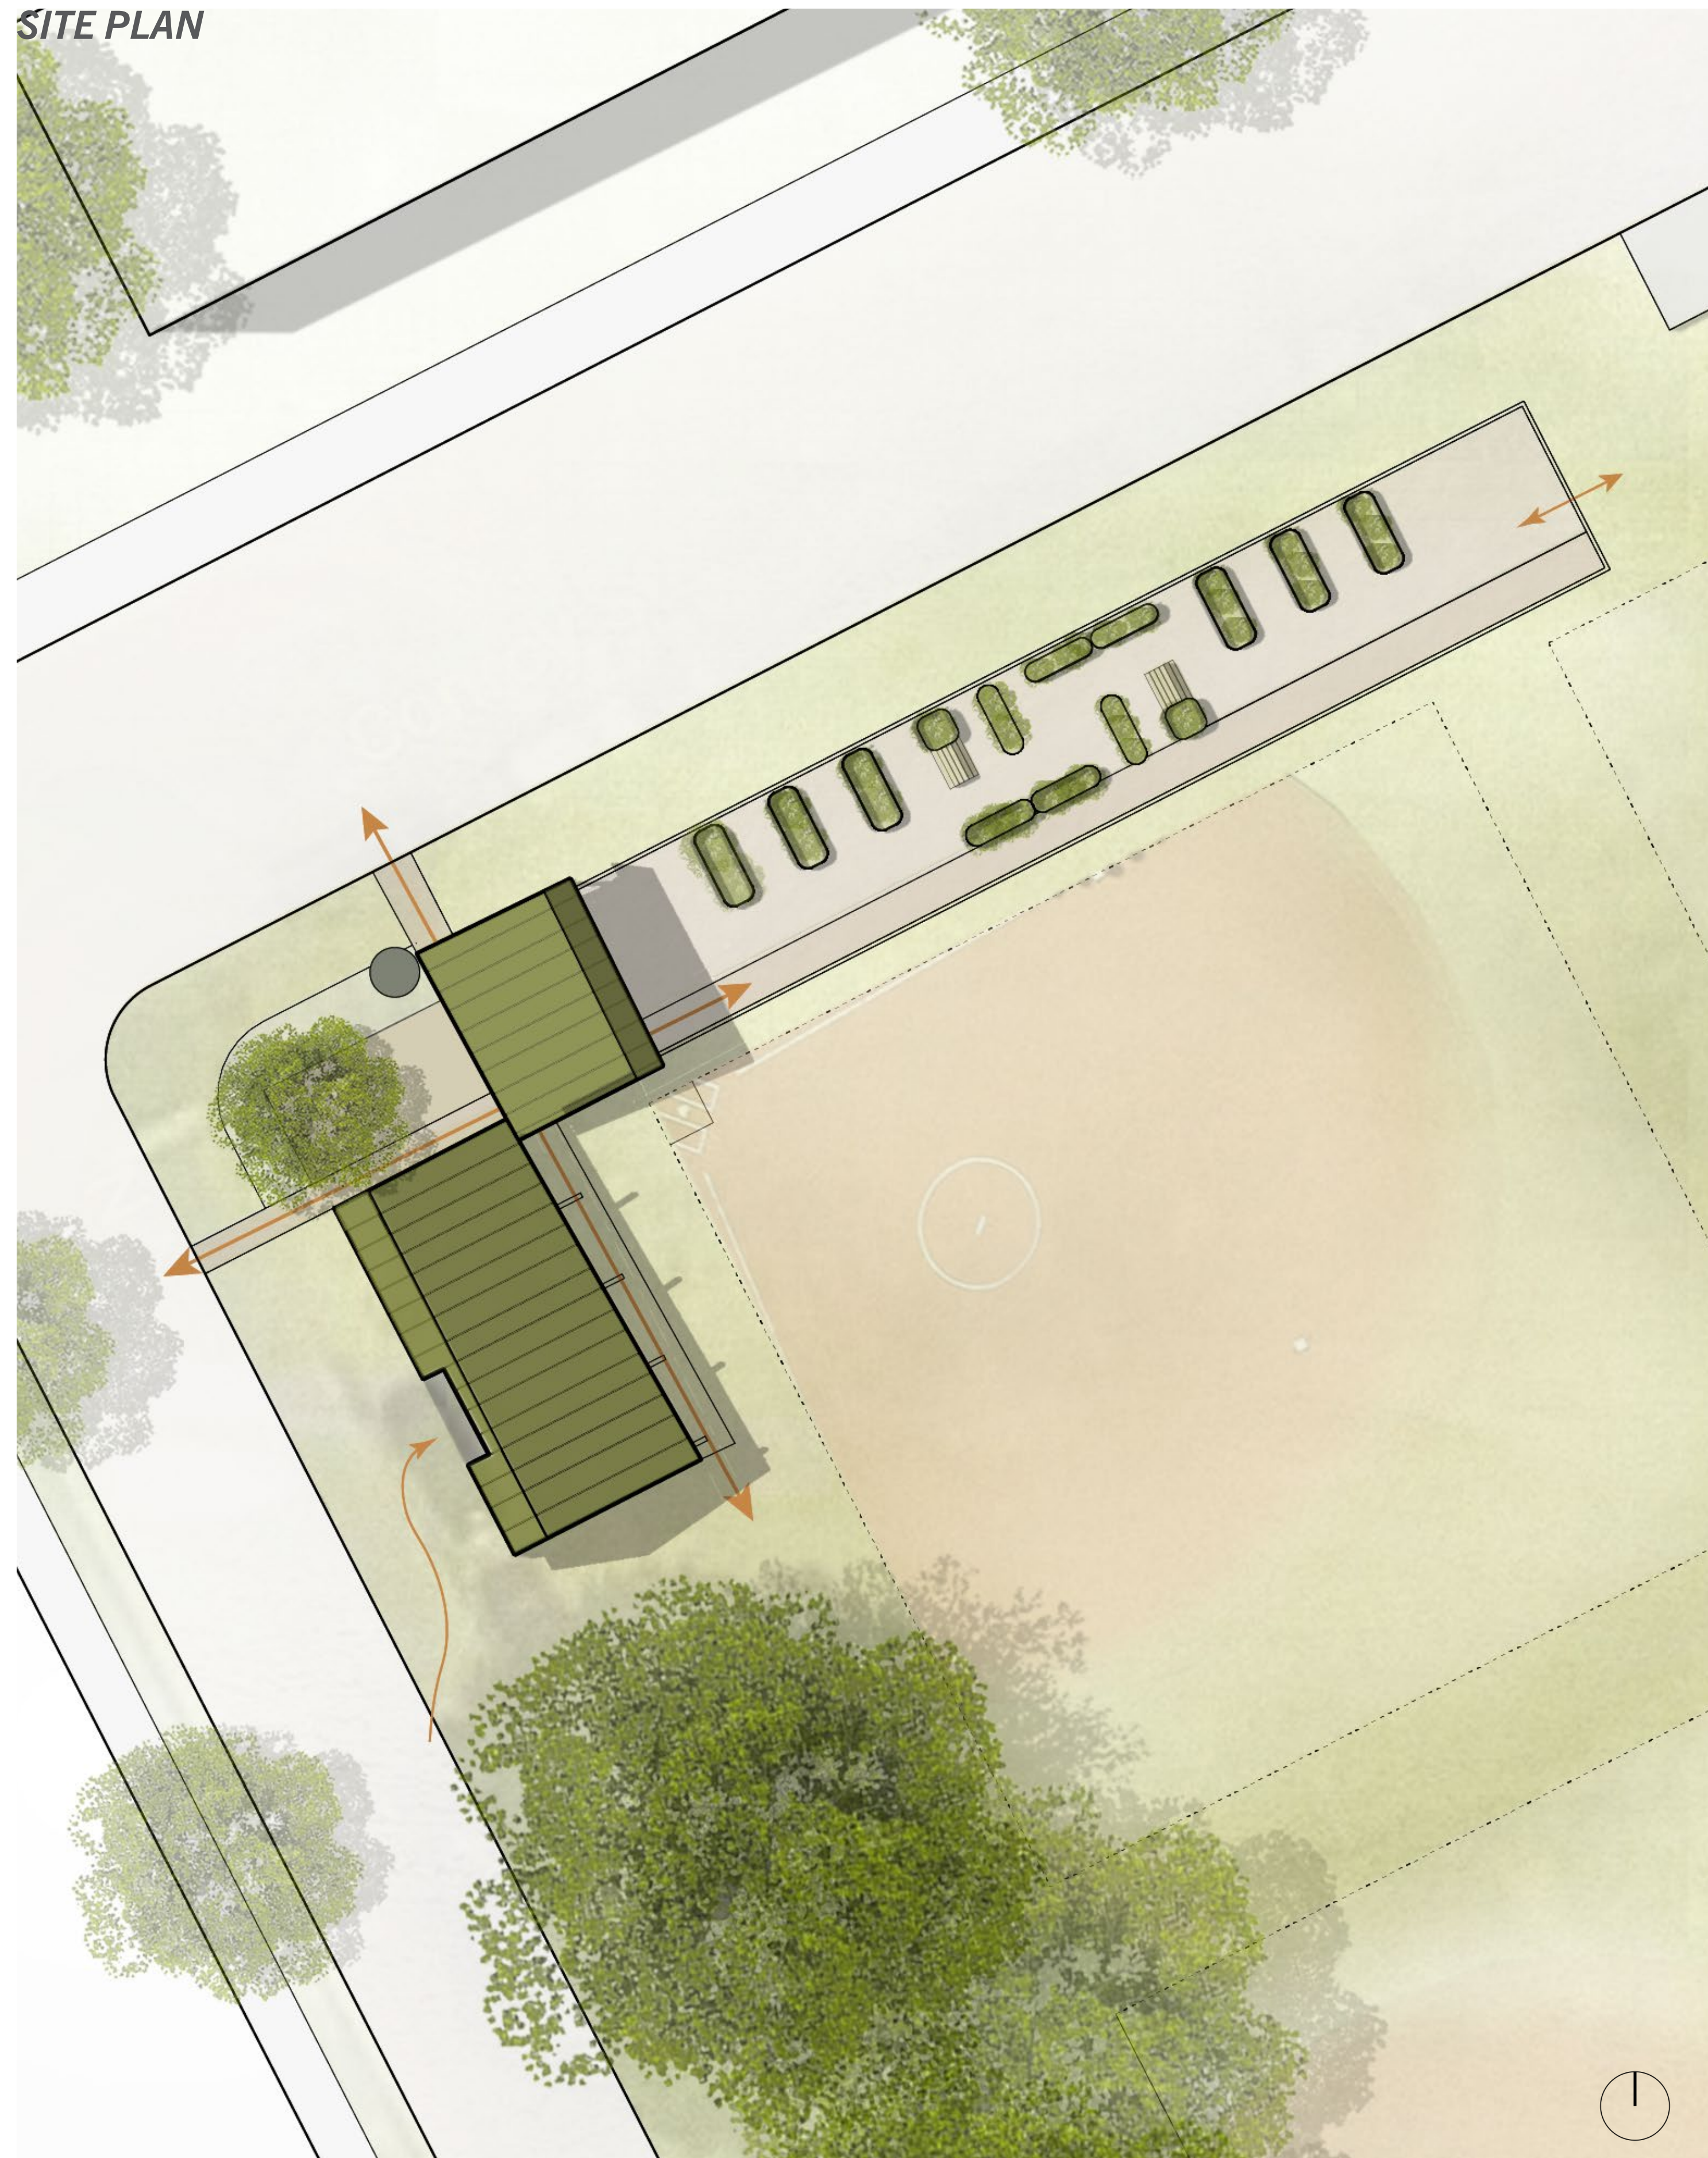

SITE PLAN

KEY

- 01 | GATHERING PAVILION
- 02 | GARDEN SUPPORT
- 03 | CISTERN
- 04 | RAIN GARDEN
- 05 | GATHERING "YARD"

ENLARGED PLAN

STRUCTURAL DIAGRAM

SLIDING PANEL

SEATING OPTIONS

TEACH

PLAY

GATHER

LARGE PAVILION STORAGE

NORTH ELEVATION

WEST ELEVATION

SLAT WALL STORAGE | 63 sqft
10 HANGERS

- Shovels
- Rakes
- Wheelbarrow

COUNTER STORAGE | 50 sqft

- Bins
- Handheld Tools
- Gloves

4PM SHADOW DEPICTION

KEY

- 01 | PATHWAY
- 02 | GATHER AREA
- 03 | VEHICLE DROP OFF

ENLARGED GARDEN LAYOUT