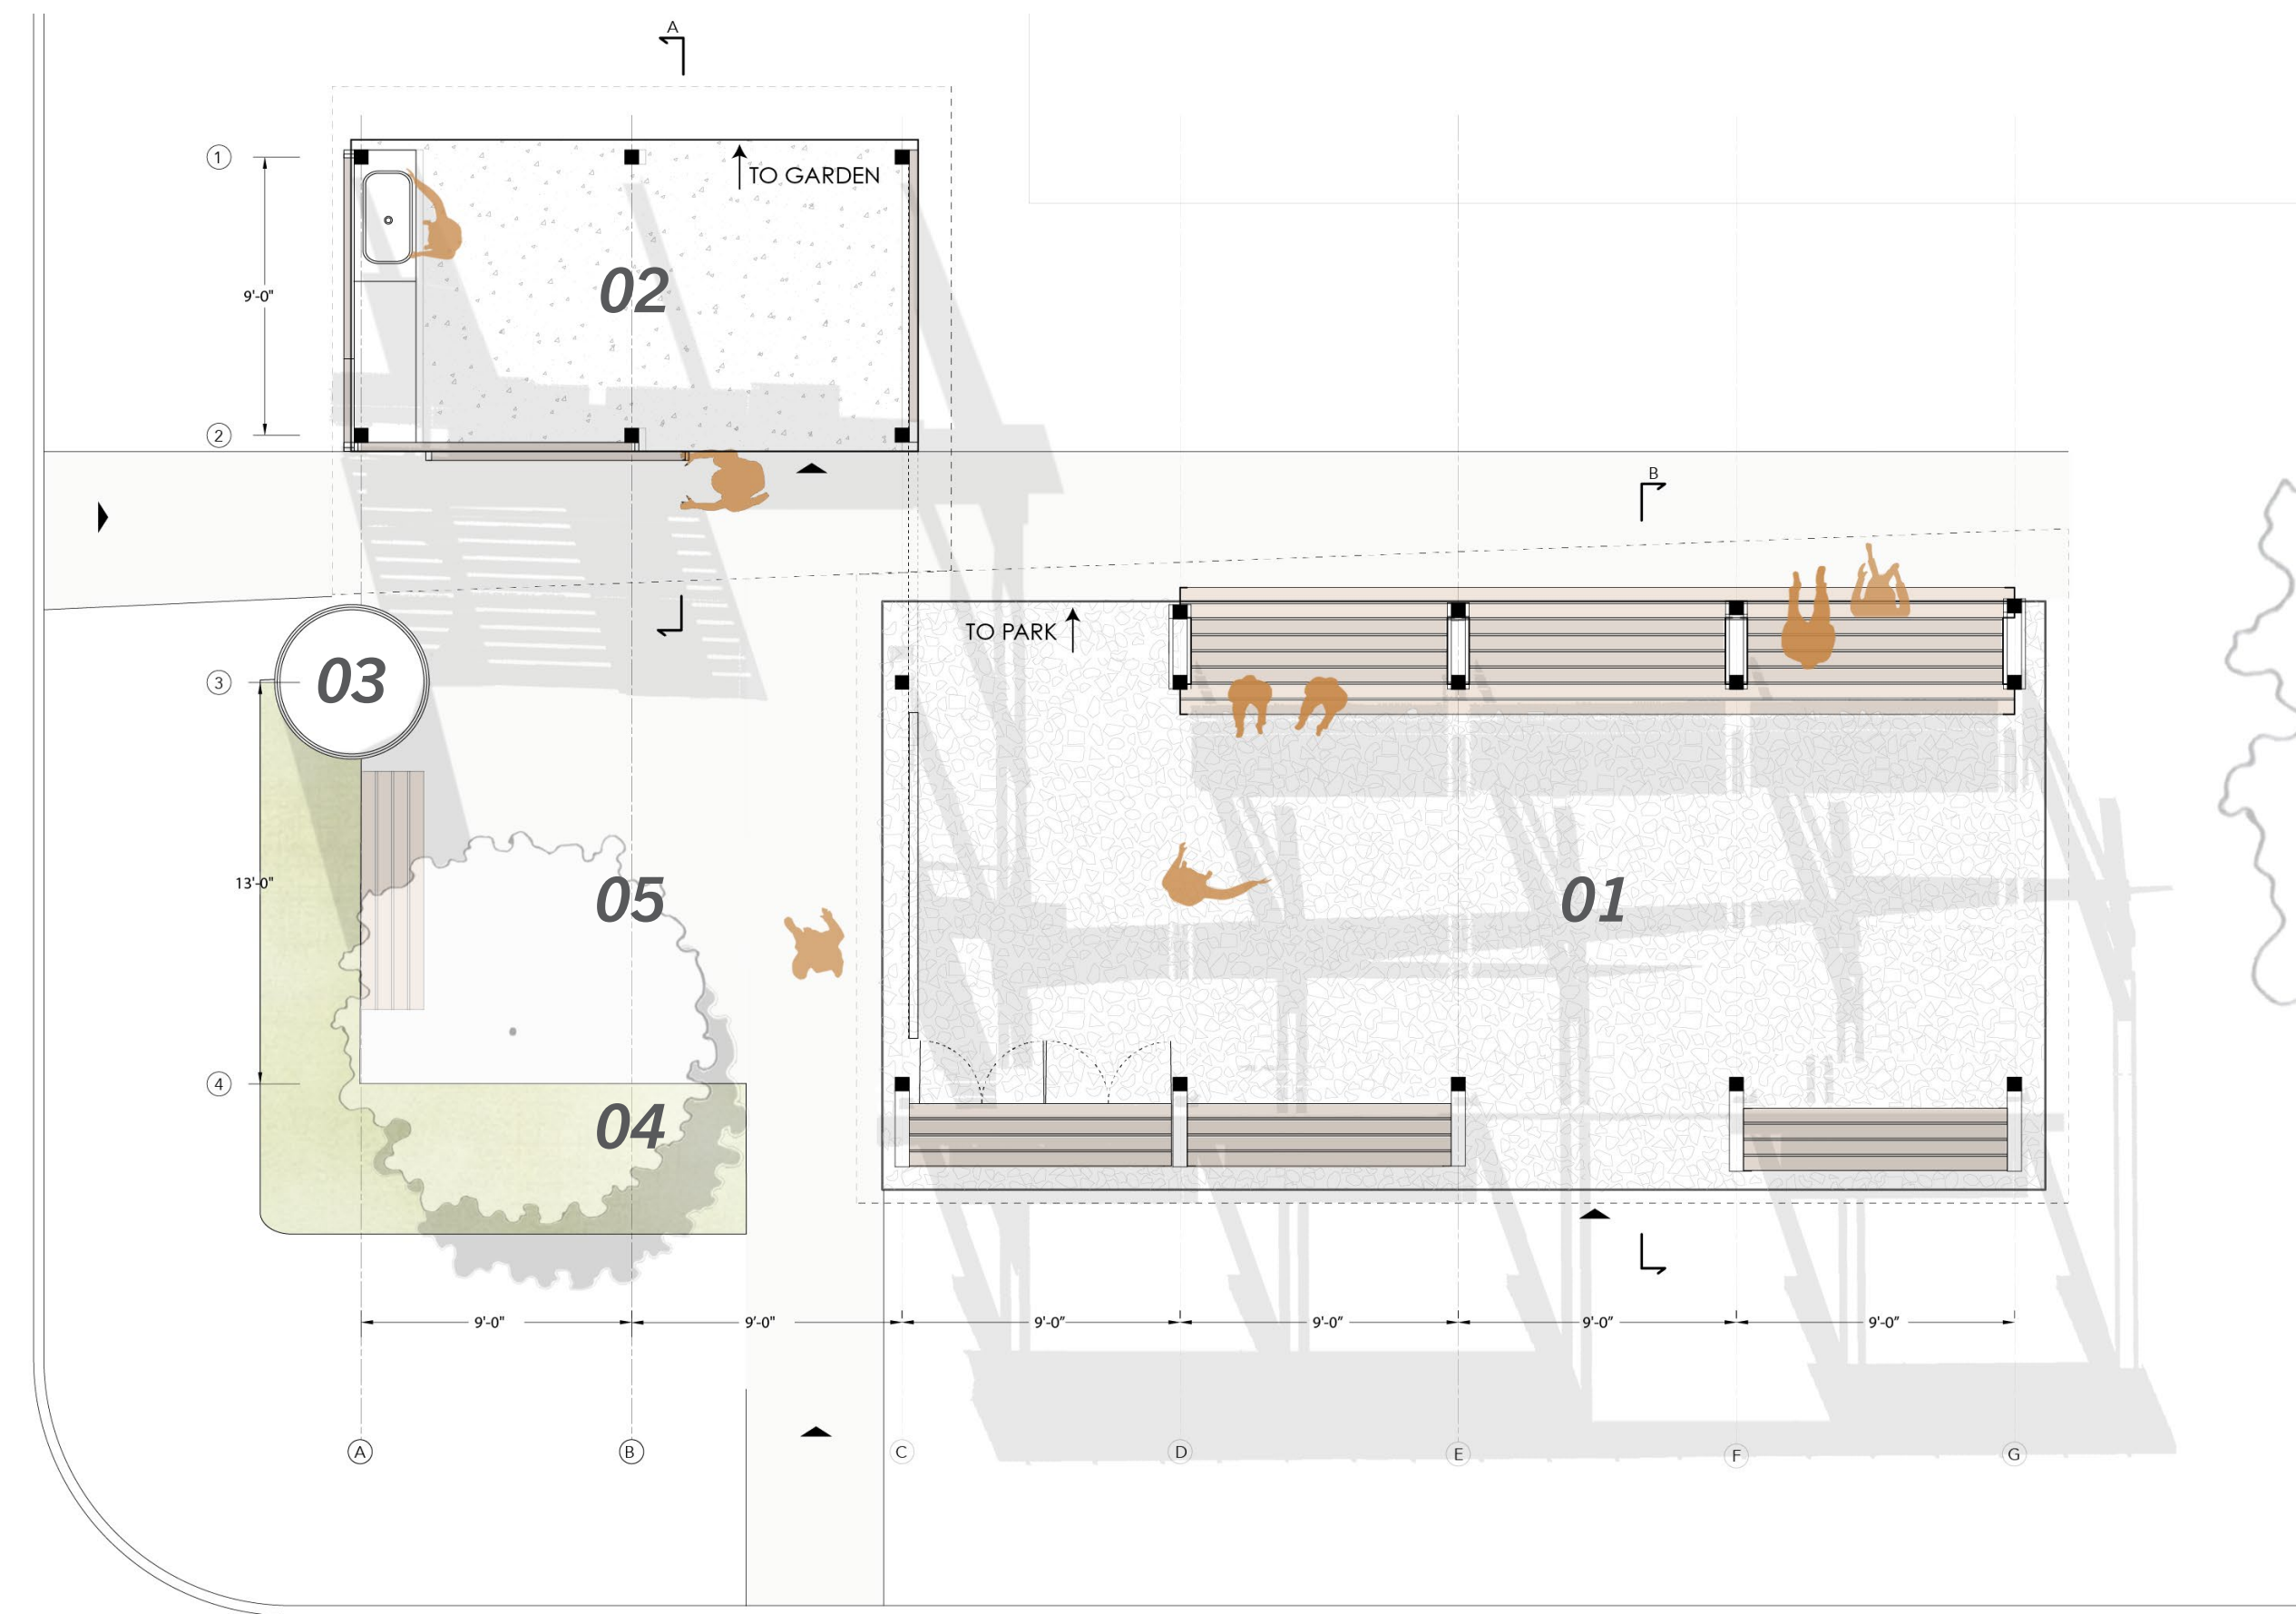

SITE PLAN

KEY

- 01 | GATHERING PAVILION
- 02 | GARDEN SUPPORT
- 03 | CISTERN
- 04 | RAIN GARDEN
- 05 | GATHERING "YARD"

ENLARGED PLAN

STRUCTURAL DIAGRAM

SLIDING PANEL

SEATING OPTIONS

TEACH

PLAY

GATHER

LARGE PAVILION STORAGE

NORTH ELEVATION

WEST ELEVATION

SLAT WALL STORAGE | 63 sqft
10 HANGERS

- Shovels
- Rakes
- Wheelbarrow

COUNTER STORAGE | 50 sqft

- Bins
- Handheld Tools
- Gloves

4PM SHADOW DEPICTION

KEY

- 01 | PATHWAY
- 02 | GATHER AREA
- 03 | VEHICLE DROP OFF

ENLARGED GARDEN LAYOUT