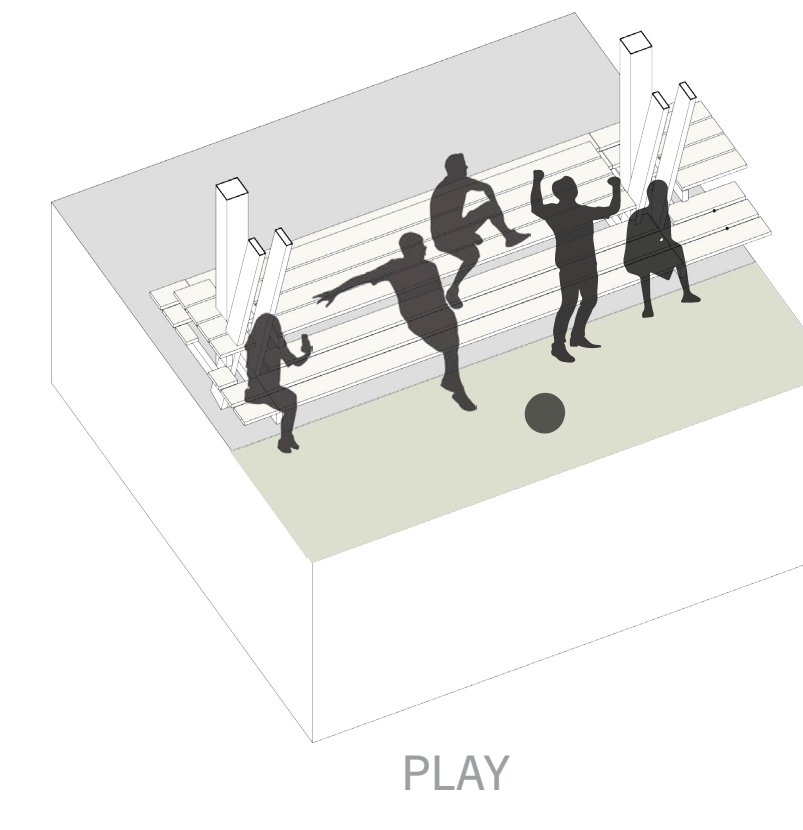

SITE PLAN

KEY

- 01 | GATHERING PAVILION
- 02 | GARDEN SUPPORT
- 03 | CISTERN
- 04 | RAIN GARDEN
- 05 | GATHERING "YARD"

ENLARGED PLAN

STRUCTURAL DIAGRAM

SLIDING PANEL

SEATING OPTIONS

TEACH

PLAY

GATHER

LARGE PAVILION STORAGE

NORTH ELEVATION

WEST ELEVATION

SLAT WALL STORAGE | 63 sqft
10 HANGERS

- Shovels
- Rakes
- Wheelbarrow

COUNTER STORAGE | 50 sqft

- Bins
- Handheld Tools
- Gloves

4PM SHADOW DEPICTION

KEY

- 01 | PATHWAY
- 02 | GATHER AREA
- 03 | VEHICLE DROP OFF

ENLARGED GARDEN LAYOUT