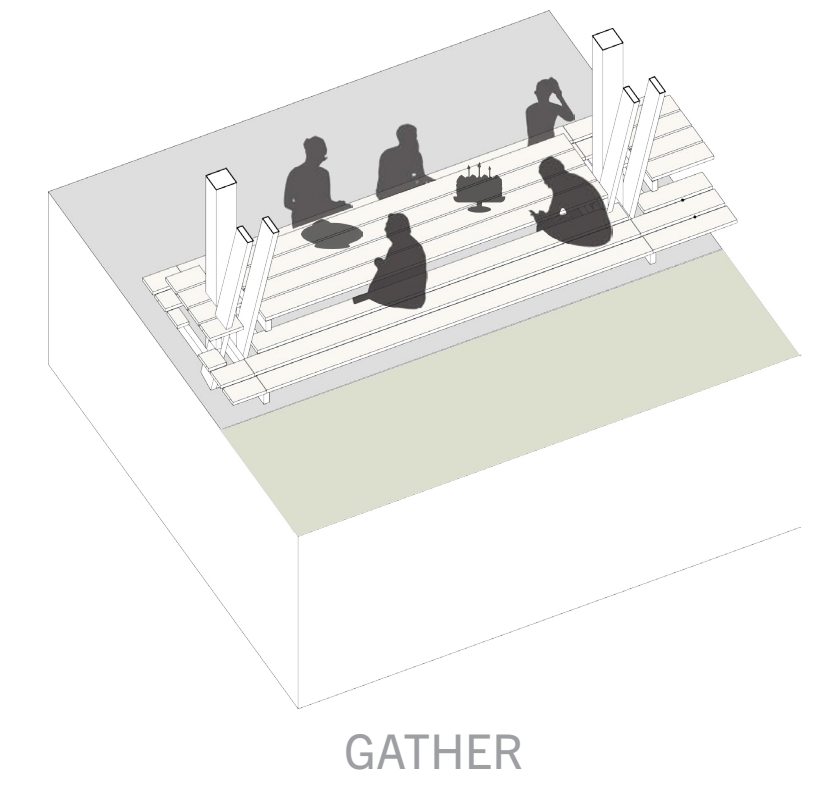

SEATING OPTIONS

GATHER