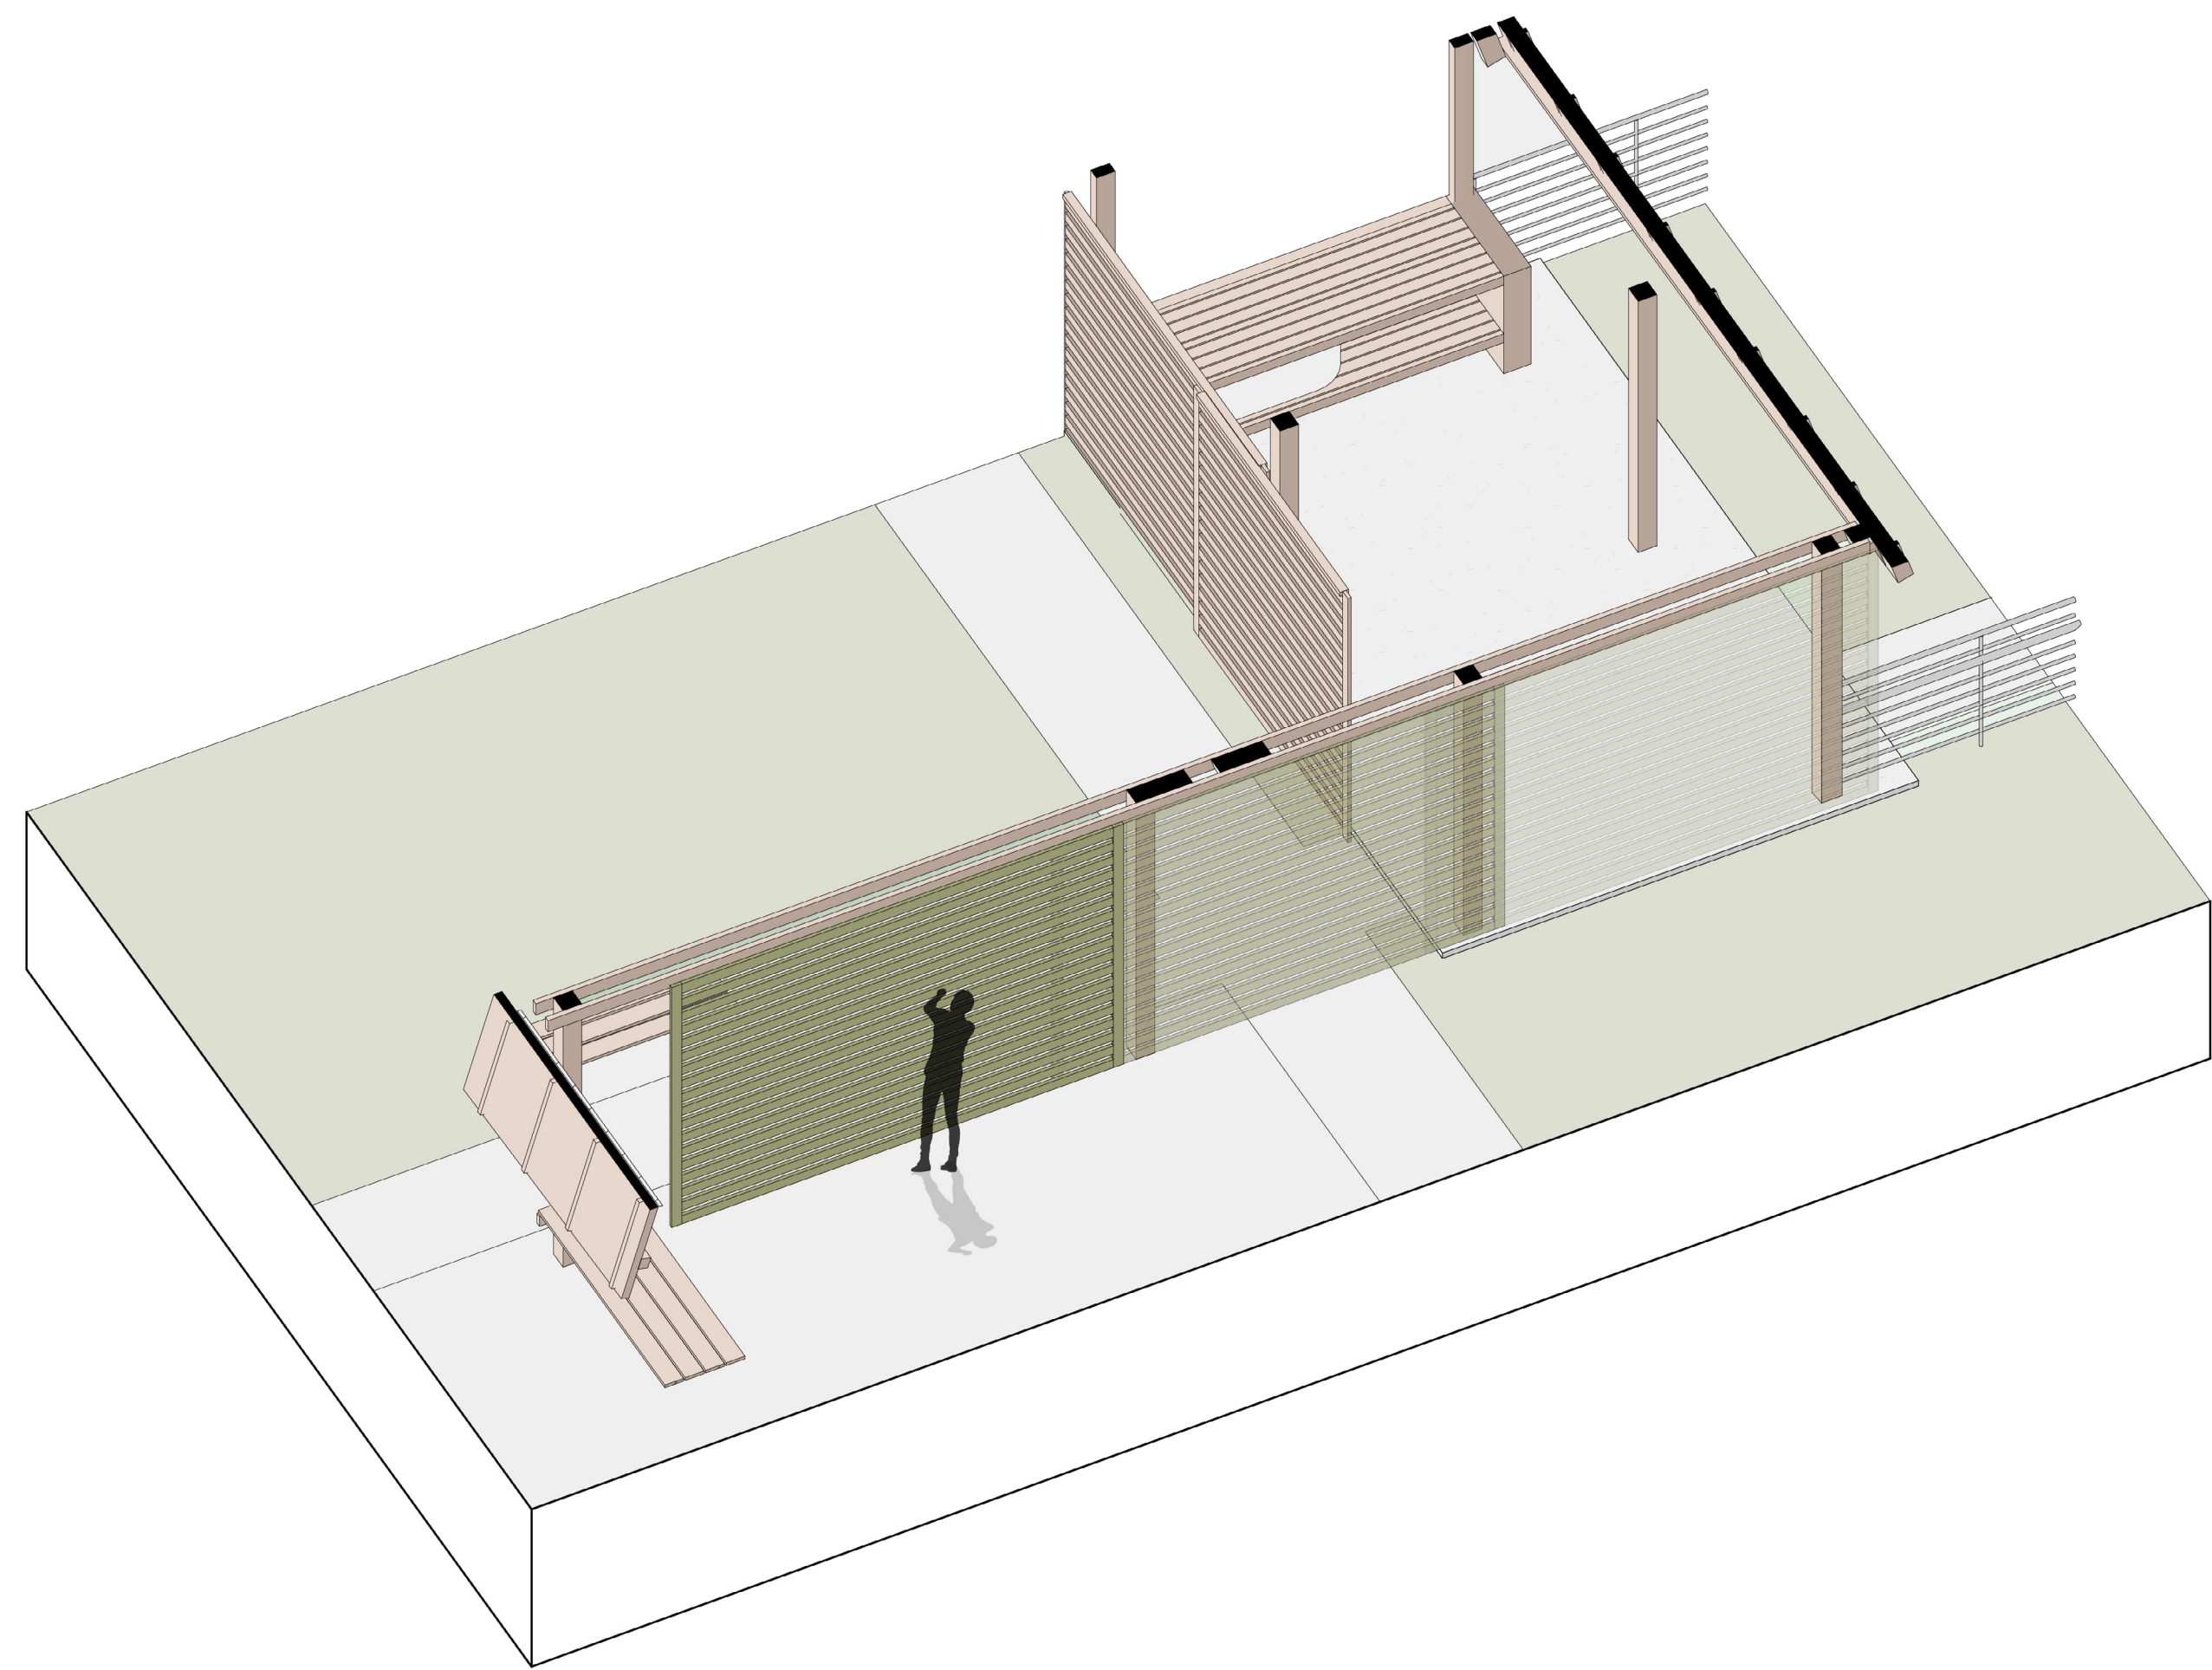

SITE PLAN

KEY

- 01 | GATHERING PAVILION
- 02 | GARDEN SUPPORT
- 03 | CISTERN
- 04 | RAIN GARDEN
- 05 | GATHERING "YARD"

ENLARGED PLAN

STRUCTURAL DIAGRAM

SLIDING PANEL

SEATING OPTIONS

TEACH

PLAY

GATHER

LARGE PAVILION STORAGE

NORTH ELEVATION

WEST ELEVATION

SLAT WALL STORAGE | 63 sqft
10 HANGERS

- Shovels
- Rakes
- Wheelbarrow

COUNTER STORAGE | 50 sqft

- Bins
- Handheld Tools
- Gloves

4PM SHADOW DEPICTION

KEY

- 01 | PATHWAY
- 02 | GATHER AREA
- 03 | VEHICLE DROP OFF

ENLARGED GARDEN LAYOUT