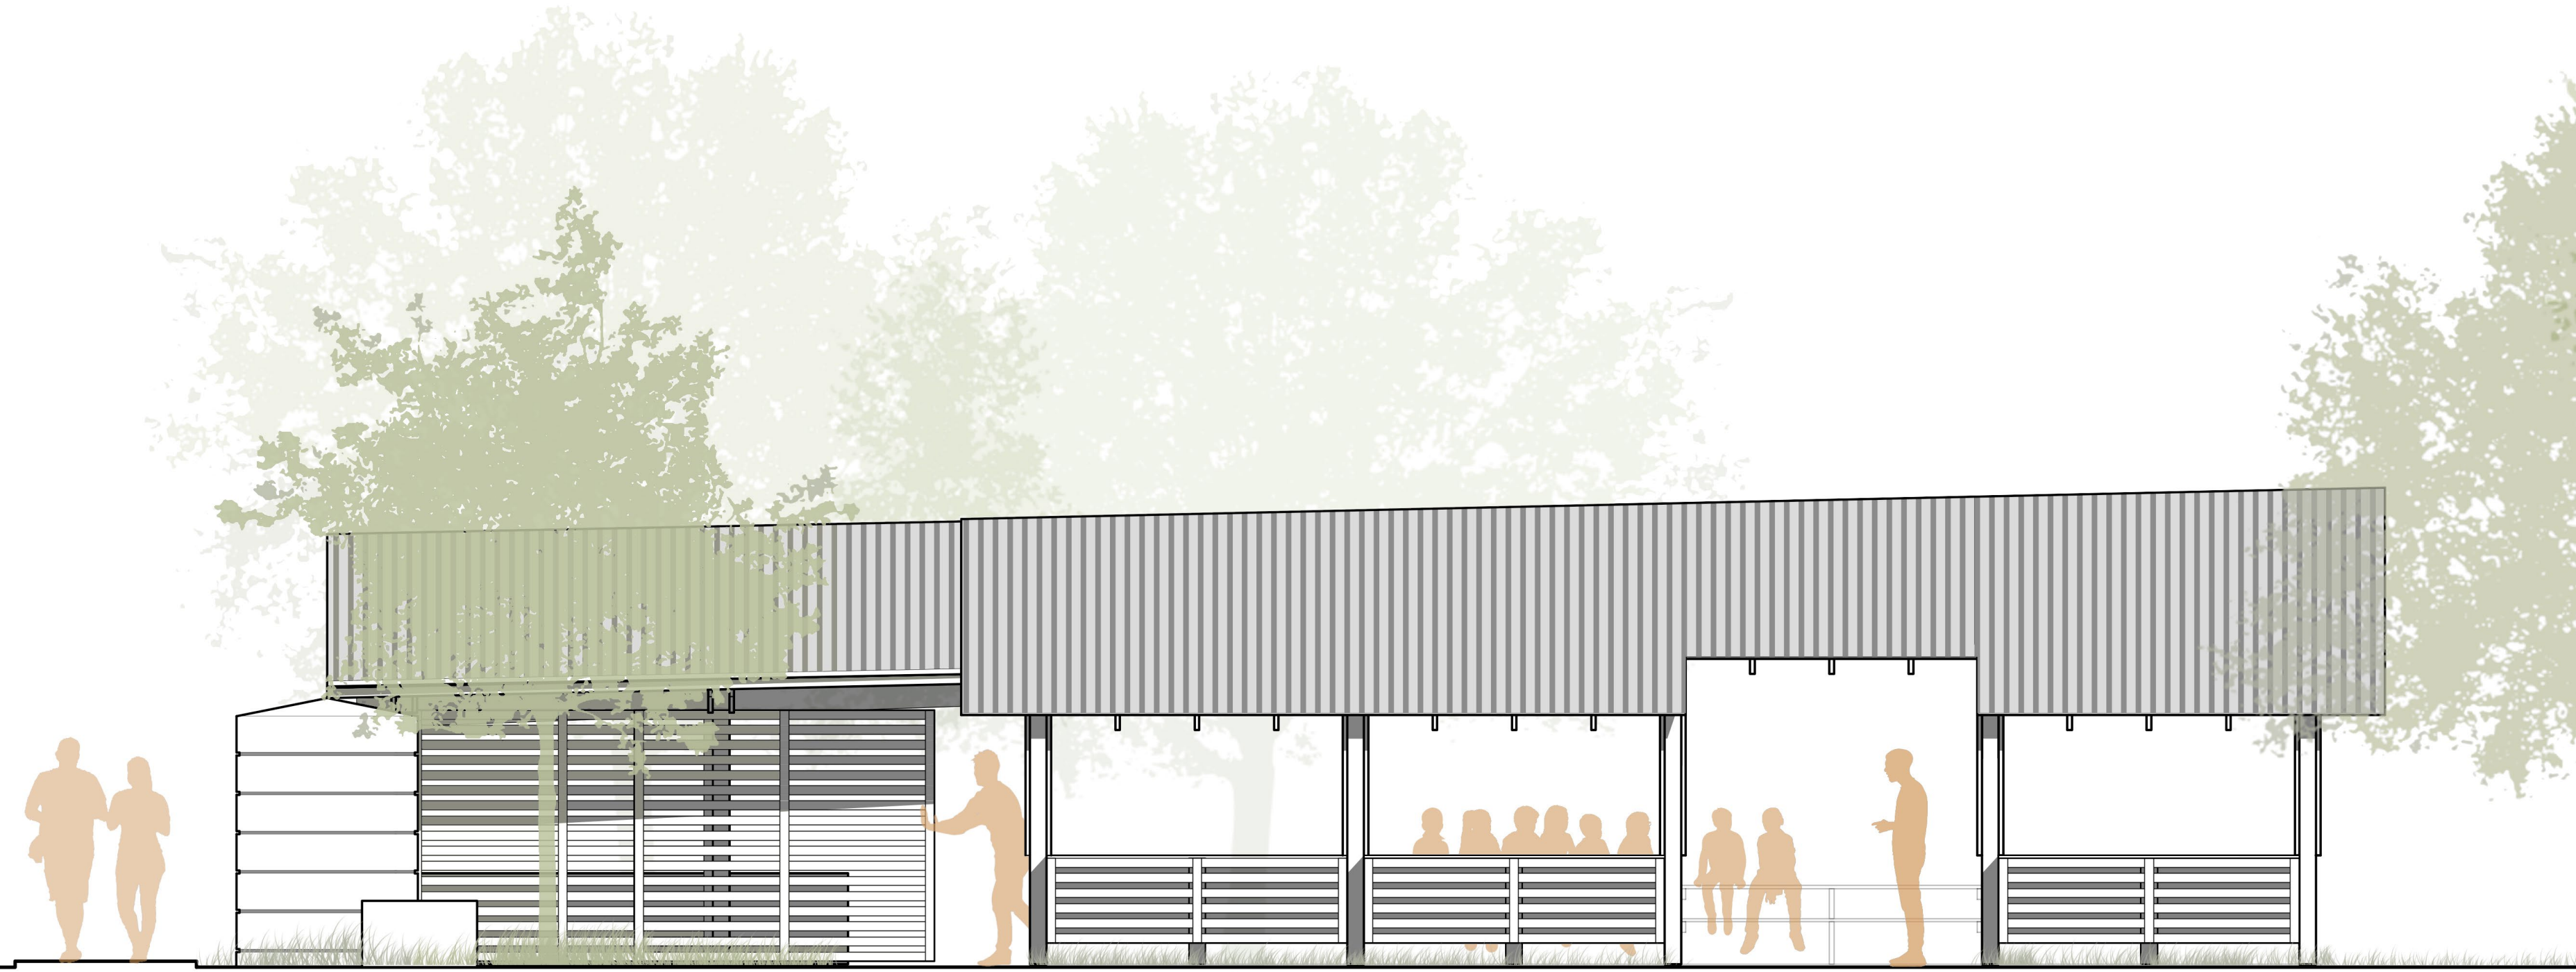

SITE PLAN

KEY

- 01 | GATHERING PAVILION
- 02 | GARDEN SUPPORT
- 03 | CISTERN
- 04 | RAIN GARDEN
- 05 | GATHERING "YARD"

ENLARGED PLAN

STRUCTURAL DIAGRAM

SLIDING PANEL

SEATING OPTIONS

TEACH

PLAY

GATHER

LARGE PAVILION STORAGE

NORTH ELEVATION

WEST ELEVATION

SLAT WALL STORAGE | 63 sqft
10 HANGERS

- Shovels
- Rakes
- Wheelbarrow

COUNTER STORAGE | 50 sqft

- Bins
- Handheld Tools
- Gloves

4PM SHADOW DEPICTION

KEY

- 01 | PATHWAY
- 02 | GATHER AREA
- 03 | VEHICLE DROP OFF

ENLARGED GARDEN LAYOUT