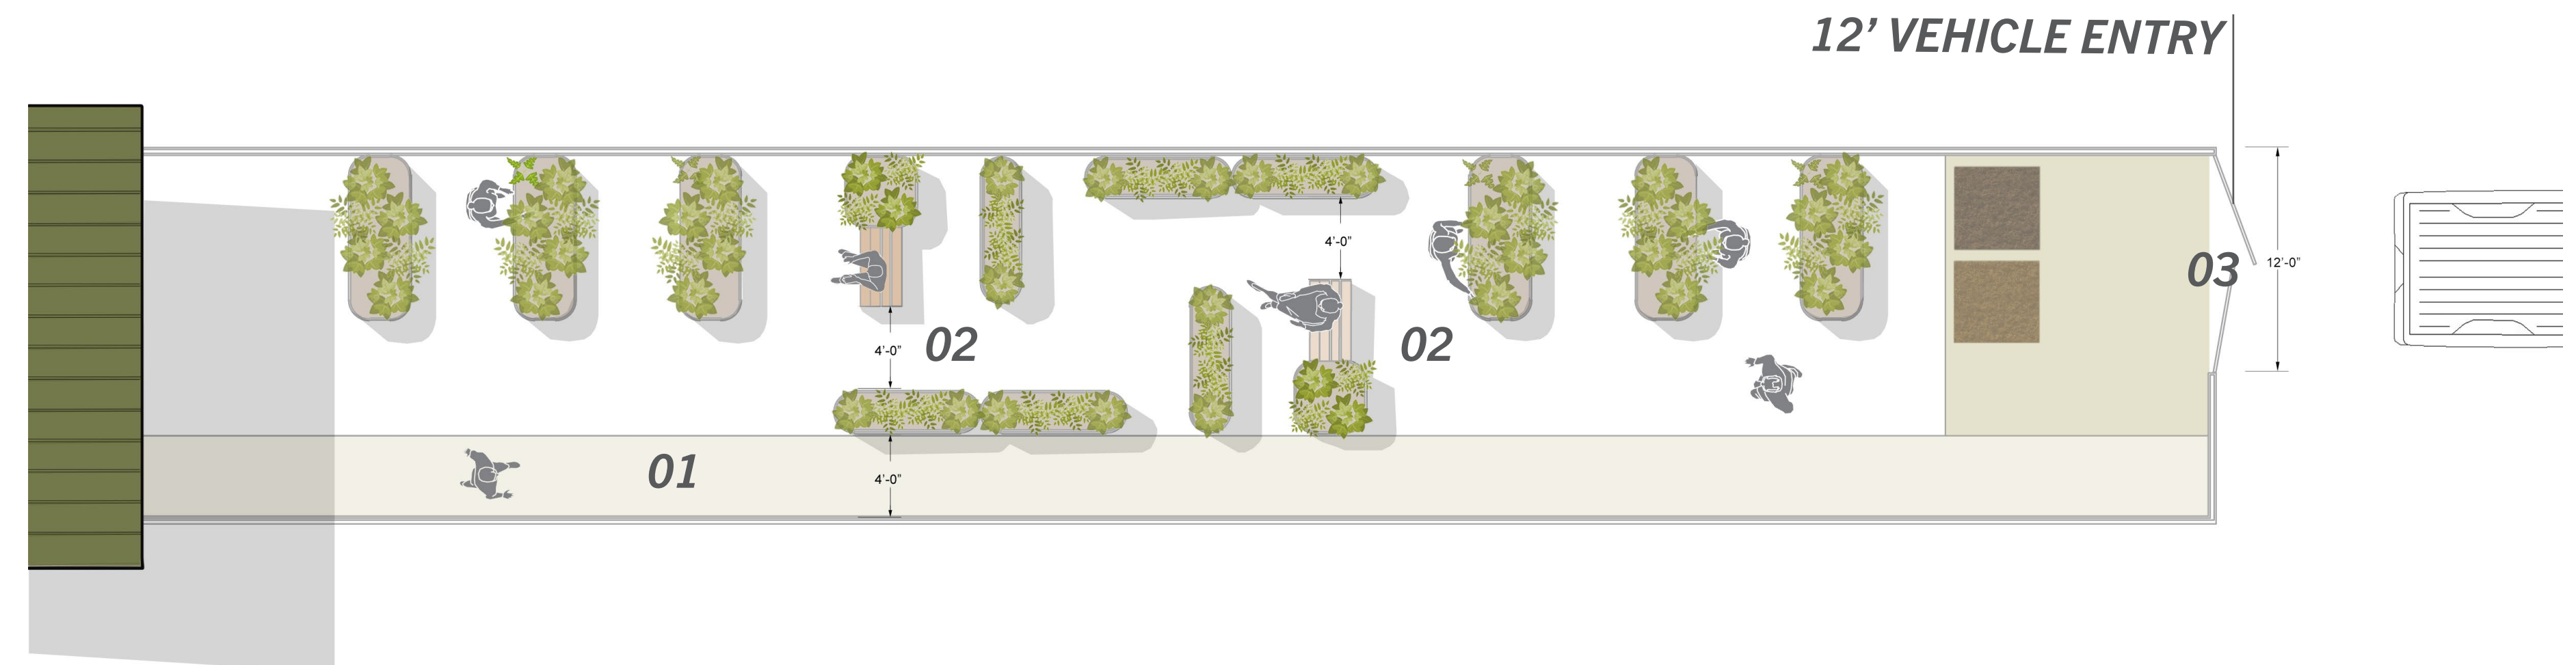

SITE PLAN

KEY

- 01 | GATHERING PAVILION
- 02 | GARDEN SUPPORT
- 03 | CISTERN
- 04 | RAIN GARDEN
- 05 | GATHERING "YARD"

ENLARGED PLAN

STRUCTURAL DIAGRAM

SLIDING PANEL

SEATING OPTIONS

TEACH

PLAY

GATHER

LARGE PAVILION STORAGE

NORTH ELEVATION

WEST ELEVATION

SLAT WALL STORAGE | 63 sqft
10 HANGERS

- Shovels
- Rakes
- Wheelbarrow

COUNTER STORAGE | 50 sqft

- Bins
- Handheld Tools
- Gloves

4PM SHADOW DEPICTION

KEY

- 01 | PATHWAY
- 02 | GATHER AREA
- 03 | VEHICLE DROP OFF

ENLARGED GARDEN LAYOUT